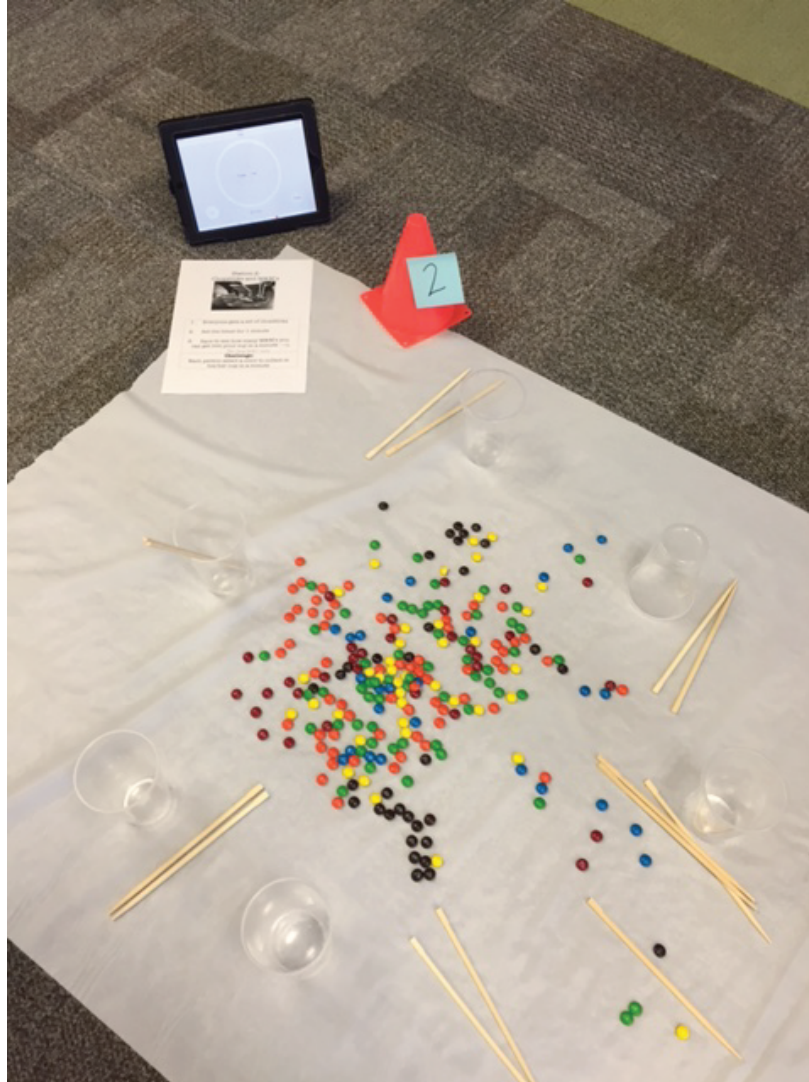

STATION 2

CHOPSTICKS & M&M'S

CHALLENGE:

Each person select a color. Race to see how many you can get into your cup in a minute. (Bonus Round: use your opposite hand!)

USE THE CHOPSTICKS ONLY!!